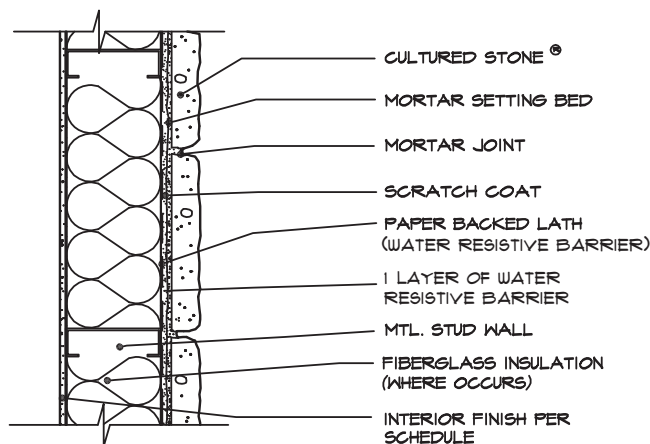

Cultured Stone®

DETAILS OVER METAL STUDS - Product Dimensions and Installation Details

CULTURED STONE®
OVER SHEATHING W/ MTL STUDS
SCALE: N.T.S. © 2011 Boral Stone Products LLC

CULTURED STONE®
OVER RIGID INSULATION W/ MTL STUDS
SCALE: N.T.S. © 2011 Boral Stone Products LLC

CULTURED STONE®
OVER OPEN METAL STUDS
SCALE: N.T.S. © 2011 Boral Stone Products LLC