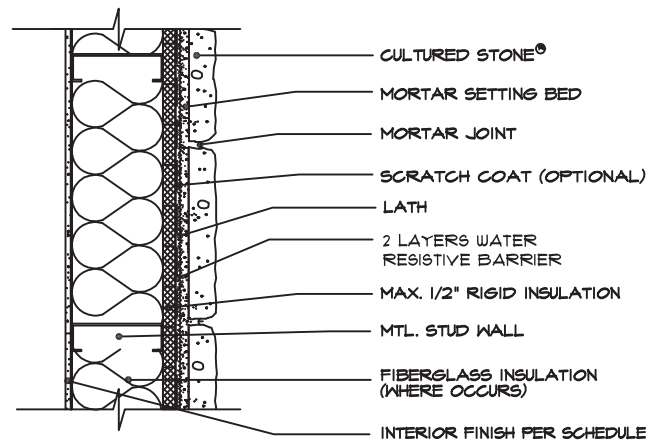

Cultured Stone®

DETAILS OVER METAL STUDS - Product Dimensions and Installation Details

CULTURED STONE®
OVER SHEATHING W/ MTL STUDS
SCALE: N.T.S. © 2011 Boral Stone Products LLC

CULTURED STONE®
OVER RIGID INSULATION W/ MTL STUDS
SCALE: N.T.S. © 2011 Boral Stone Products LLC

CULTURED STONE®
OVER OPEN METAL STUDS
SCALE: N.T.S. © 2011 Boral Stone Products LLC