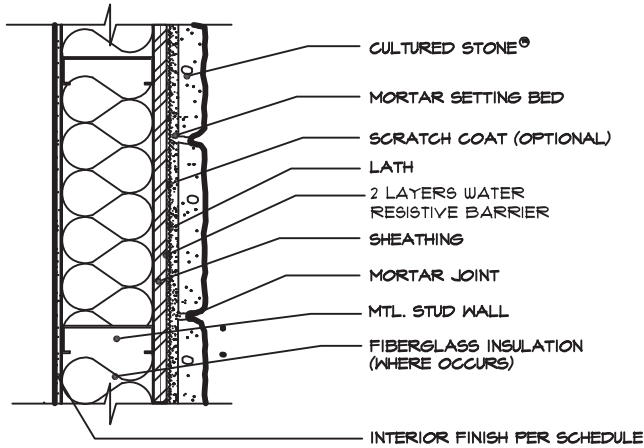

Cultured Stone®

DETAILS OVER METAL STUDS - Product Dimensions and Installation Details

CULTURED STONE®
OVER SHEATHING W/ MTL STUDS
SCALE: N.T.S. © 2011 Boral Stone Products LLC

CULTURED STONE®
OVER RIGID INSULATION W/ MTL STUDS
SCALE: N.T.S. © 2011 Boral Stone Products LLC

CULTURED STONE®
OVER OPEN METAL STUDS
SCALE: N.T.S. © 2011 Boral Stone Products LLC